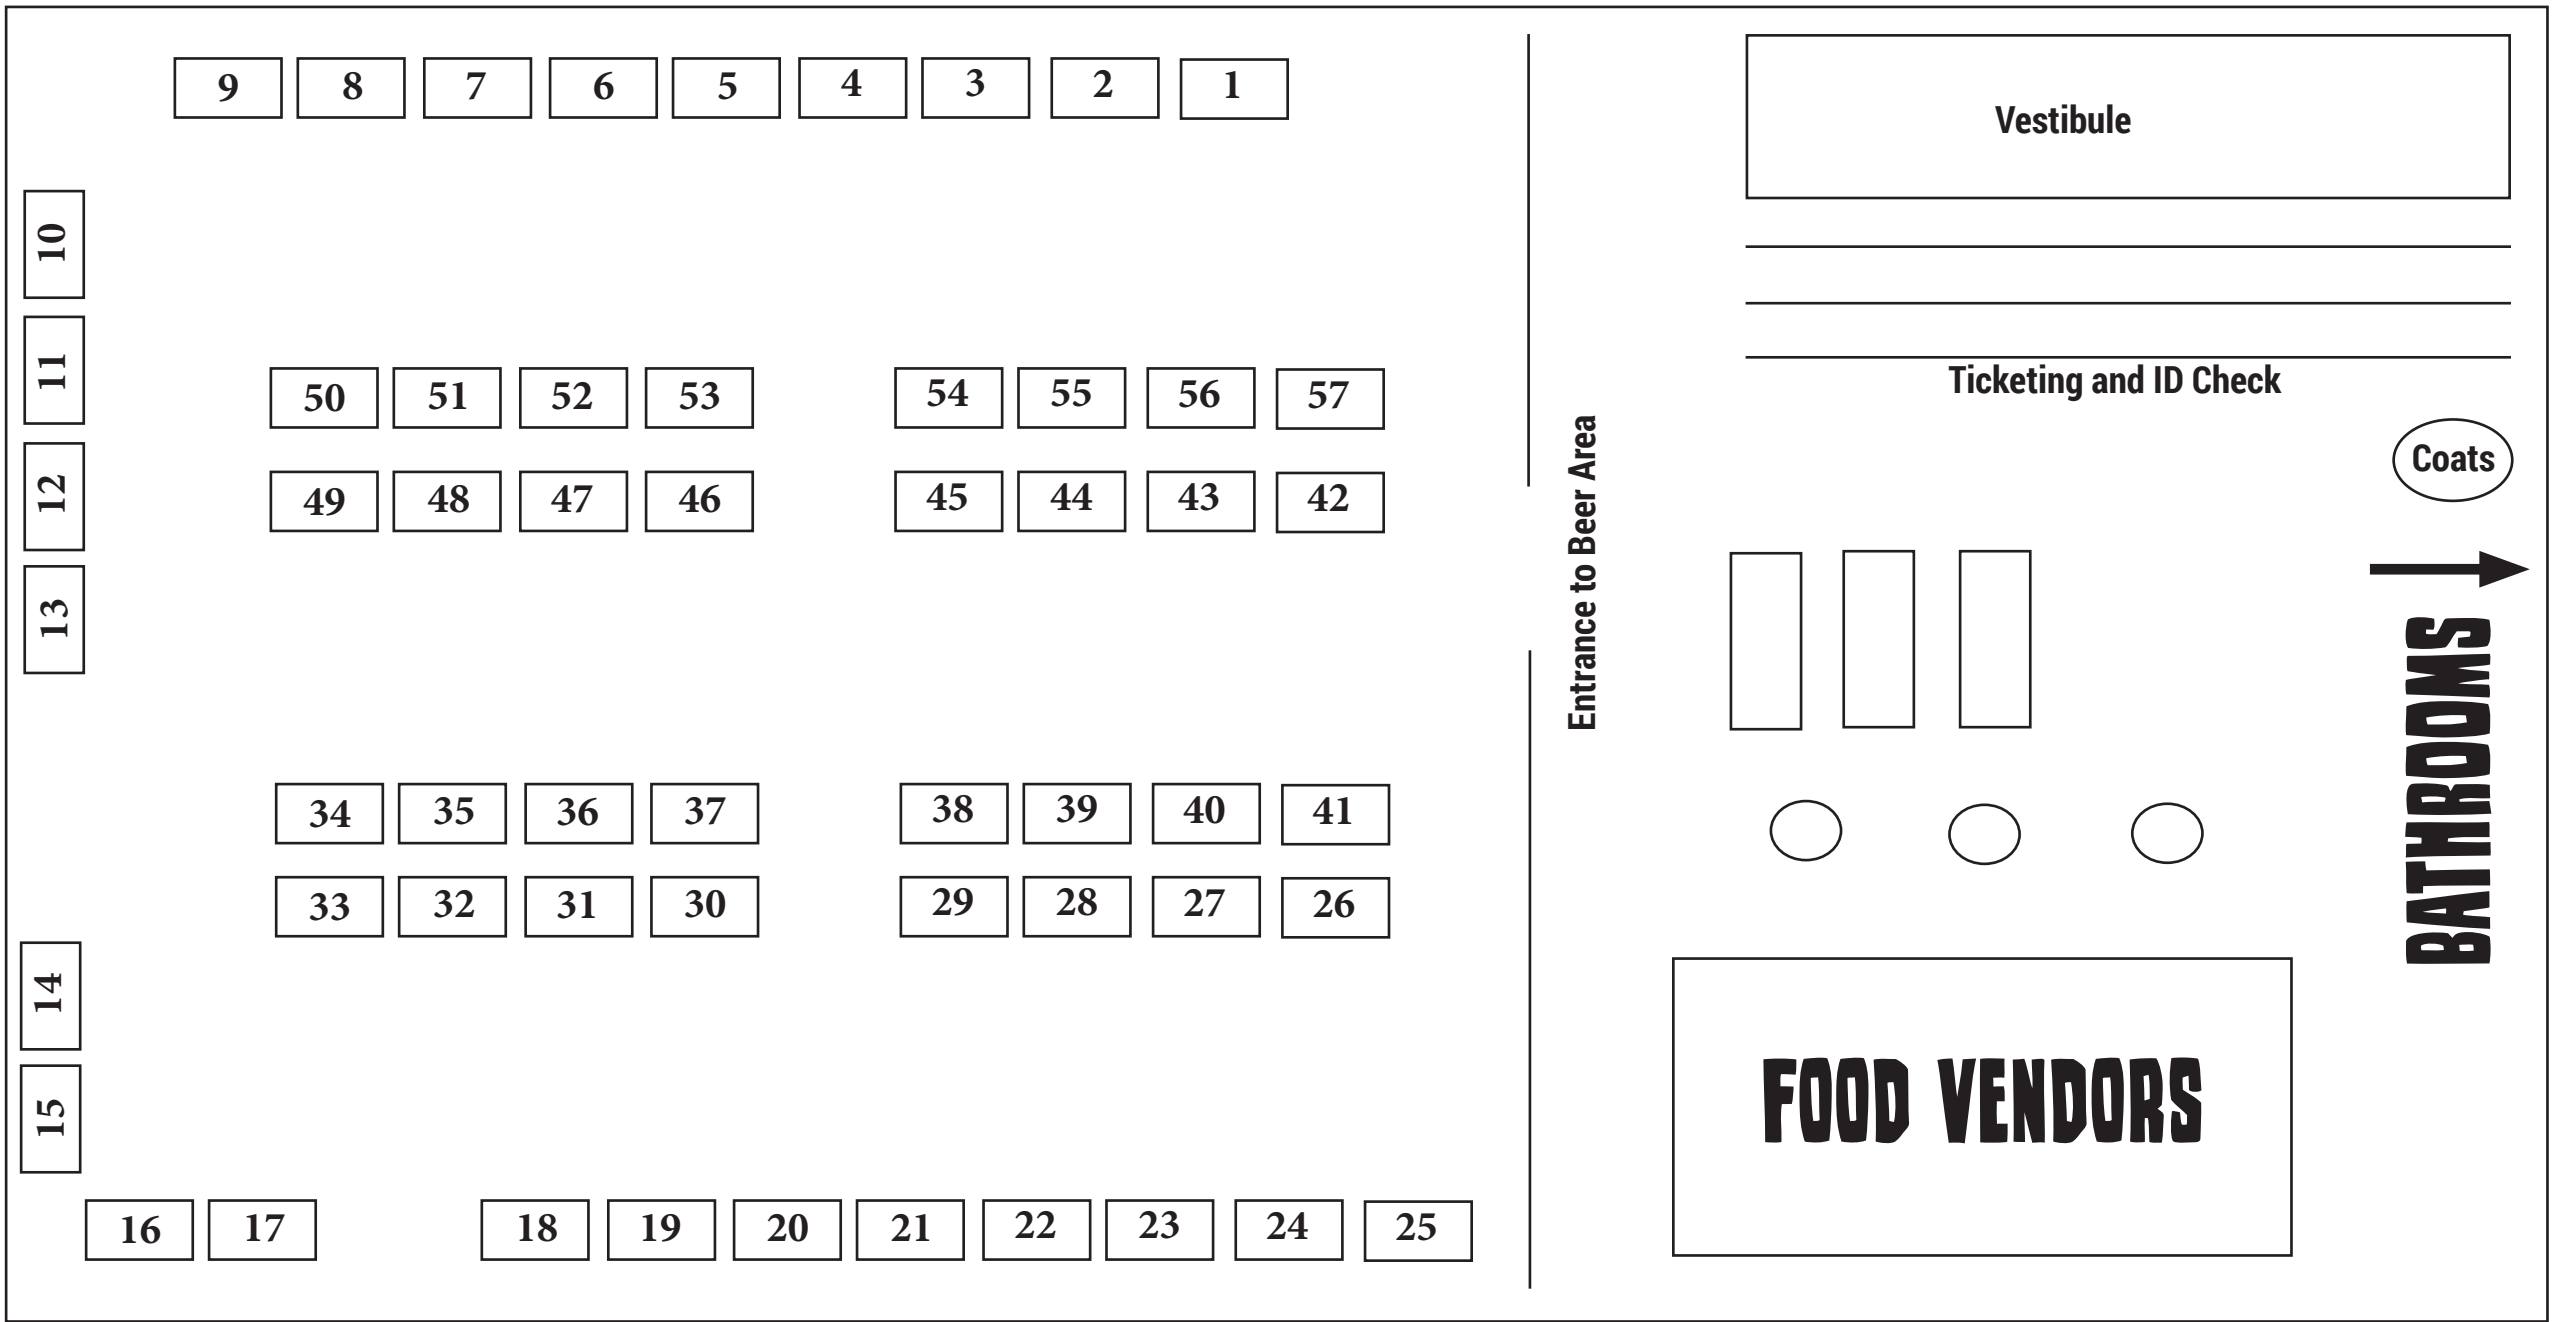

2018 WINTER SESSION MAP TO BREWERIES

BREWERIES BY TABLE - ALPHABETICAL

1	2 Feet Brewing	20	Foundation Brewing Company	39	Norway Brewing Company
2	Allagash Brewing Company	21	Funky Bow Brewing and Beer Co	40	Oak Pond Brewery
3	Austin Street Brewery	22	Geaghan Brothers Brewing Co	41	Orono Brewing Company
4	Banded Horn Brewing Company	23	Geary Brewing	42	Oxbow Brewing Company
5	Bangor Beer Company	24	Gneiss Brewing Co	43	Peak Organic Brewing Co
6	Barreled Souls	25	Goodfire Brewing Co	44	Rising Tide Brewing Company
7	Battery Steele Brewing	26	Gritty's	45	Rock Harbor Brewing Co
8	Baxter Brewing Co	27	Gruit @ Urban Farm Fermentory	46	Sea Dog Brewing Co
9	Bigelow Brewing Company	28	Island Dog Brewing	47	Sebago Brewing Co
10	Bissell Brothers Brewing Company	29	Kennebunkport Brewing / Federal Jack's	48	Sheepscot Valley Brewing Co
11	Boothbay Craft Brewery	30	Lake St. George Brewing Co	49	Shipyards Brewing
12	Bray's Brewing Company	31	Liquid Riot Bottling Co	50	SoMe Brewing Company
13	Bunker Brewing Co.	32	Lone Pine Brewing Company	51	Strong Brewing
14	Cushnoc Brewing Co	33	Maine Beer Company	52	Sunday River Brewing Company
15	Dirigo Brewing Company	34	Marsh Island Brewing	53	Woodland Farms Brewery
16	Flight Deck Brewing	35	Marshall Wharf Brewing Co	54	The Run of the Mill
17	Fogtown Brewing Company	36	Mast Landing Brewing Company	55	Threshers Brewing Co
18	Fore River Brewing Company	37	Monhegan Brewing Company	56	Tumbledown Brewing
19	Foulmouthed Brewing	38	Nonesuch River Brewing	57	Woodland Farms Brewery

FOOD VENDORS

Bread and Butter Catering
Locally Sauced
Frisky Whisk Bakery
BP's Shuck Shack
Wicked Twisted Pretzels

LIVE MUSIC

(Times approximate)

Tricky Britches (11:45-1pm)
The High Spirits (1:30-3pm)
Joel Thetford (3:15-4:45pm)